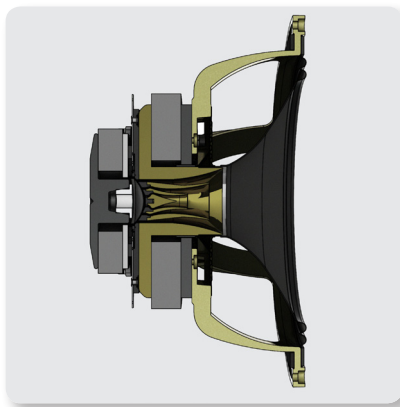

Lifestyle Speakers

LEGACY ARDEN

Heritage Floor-Standing
15" Hi Fi Loudspeaker Based
on Famous HPD Design

- Fifth binding post provides grounding to reduce radio frequency interference and improve mid range clarity
- High density cabinet provides extreme rigidity to control low frequency performance
- Extensive bracing incorporating DMT (Differential Materials Technology) to couple drivers to cabinets
- TANNOY - 90 years of British sound heritage and innovation
- 5-Year Warranty Program*
- Designed and manufactured in the U.K.

Faithful to the Original

Every design element crucial to ARDEN's breathtaking dynamic range, clarity of sound and classic look has been faithfully preserved. Much more than just a clone of the original, this new version of the classic benefits greatly from the evolution of driver and electronic component technology. In keeping with the **TANNOY** mode of excellence, each ARDEN loudspeaker cabinet is completely handcrafted by our highly skilled team at our Coatbridge, Scotland workshop.

Studio Quality Audio In Your Home

The Dual Concentric driver used in ARDEN provides class-leading coherence and point-source imaging for that highly sought after truly natural sound. ARDEN's 600-Watt 15" dual driver delivers breathtaking dynamics, powerful transient response and unparalleled realism across a wide frequency range with an almost total lack of colouration. Many of the world's greatest hits have been recorded and mixed using **TANNOY** studio monitors, and listening to these speakers is like having the artist right there in your living room. Breathtaking yesterday; equally breathtaking today...