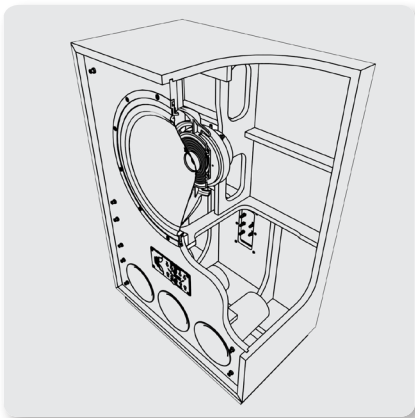

## ARDEN Enclosure

The enclosure is made following the original ARDEN design, but benefits from new high density materials that weren't available back in the 1970s. The resulting cabinet provides extreme rigidity to control low frequency performance, and boasts extensive bracing incorporating DMT (Differential Materials Technology) for proper driver coupling. The base of the enclosure features 8 mm coupling spikes that provide added stability, and help to dissipate unwanted energy that might otherwise detract from ARDEN's pristine performance.